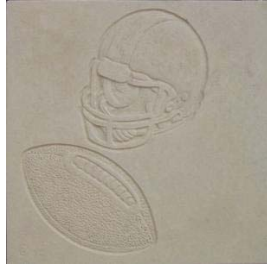

Football Team Block