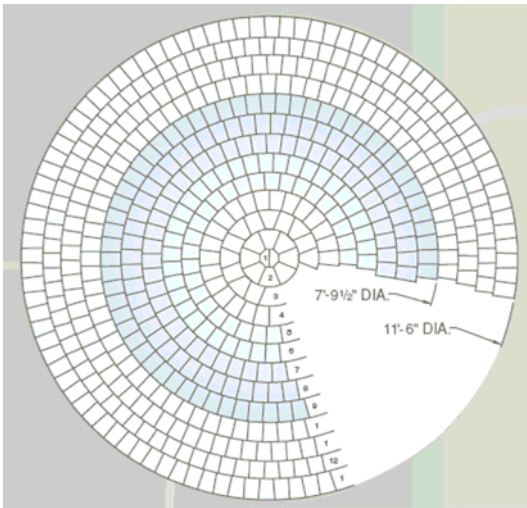

Washington Earth Blend

Washington Earth Blend

1 – Small Circle Paver
2 – Two Piece Center

3 – Large Circle Paver
4 – “10” (4 1/8 x 5 1/2)

Circle kits are available in all of the styles and colors shown on the reverse side of this page.