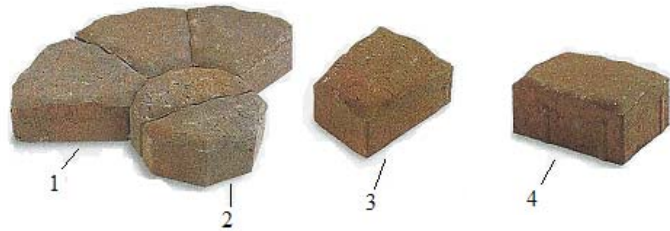

Washington Earth Blend

Washington Earth Blend

1 – Small Circle Paver
2 – Two Piece Center

3 – Large Circle Paver
4 – “10” (4 1/8 x 5 1/2)

Circle kits are available in all of the styles and colors shown on the reverse side of this page.